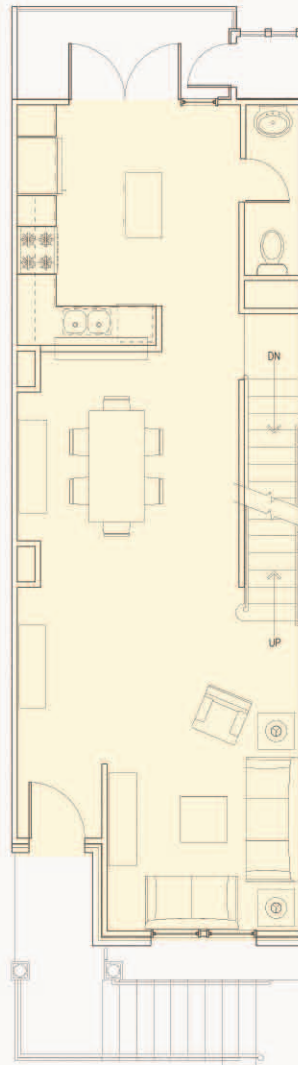

## The Madison

2 Bedrooms 2.5 Baths

Total heated = 1377 Sq. Ft.

Total garage = 544 Sq. Ft.

Total porch = 93 Sq. Ft.

Total space = 2014 Sq. Ft.

Lower Level

Entry Level

Bedroom Level

\* NOTE: Floor plans are renderings only and may not be representative of the actual unit purchased or features included. All floor plans are shown from left to right and may represent a mirror image of the actual unit purchased. It is incumbent on the buyer to verify any discrepancies prior to finalizing their purchase.