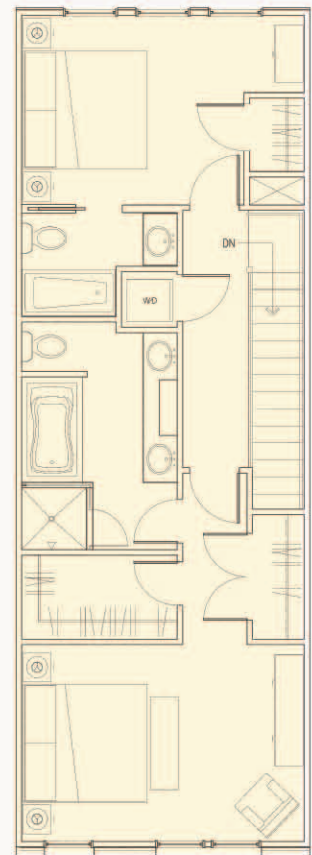

## The Madison

2 Bedrooms 2.5 Baths

Total heated = 1377 Sq. Ft.

Total garage = 544 Sq. Ft.

Total porch = 93 Sq. Ft.

Total space = 2014 Sq. Ft.

Lower Level

Entry Level

Bedroom Level

\* NOTE: Floor plans are renderings only and may not be representative of the actual unit purchased or features included. All floor plans are shown from left to right and may represent a mirror image of the actual unit purchased. It is incumbent on the buyer to verify any discrepancies prior to finalizing their purchase.