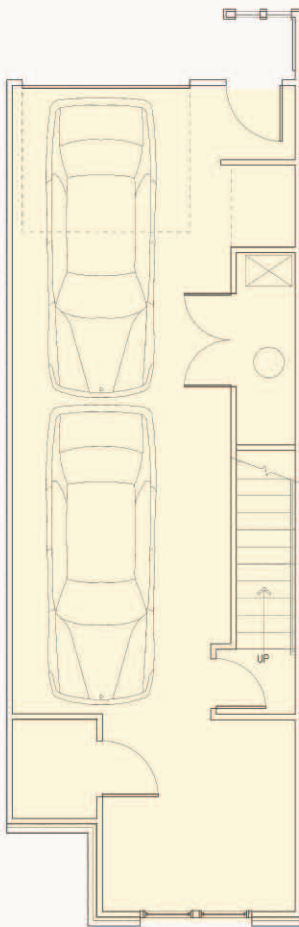

## The Madison

2 Bedrooms 2.5 Baths

Total heated = 1377 Sq. Ft.

Total garage = 544 Sq. Ft.

Total porch = 93 Sq. Ft.

Total space = 2014 Sq. Ft.

Lower Level

Entry Level

Bedroom Level

\* NOTE: Floor plans are renderings only and may not be representative of the actual unit purchased or features included. All floor plans are shown from left to right and may represent a mirror image of the actual unit purchased. It is incumbent on the buyer to verify any discrepancies prior to finalizing their purchase.