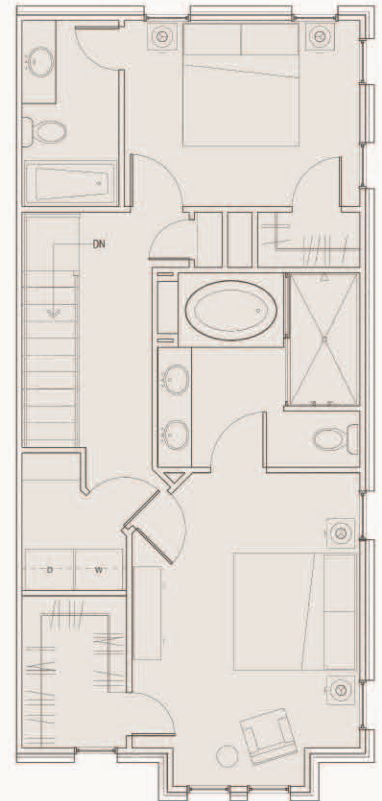

*The Broadway* 2 Bedrooms 2.5 Baths

Total heated = 1870 Sq. Ft.  
 Total garage = 306 Sq. Ft.  
 Total porch = 247 Sq. Ft.  
 Total space = 2423 Sq. Ft.

Lower Level

Entry Level

Bedroom Level

\* NOTE: Floor plans are renderings only and may not be representative of the actual unit purchased or features included. All floor plans are shown from left to right and may represent a mirror image of the actual unit purchased. It is incumbent on the buyer to verify any discrepancies prior to finalizing their purchase.