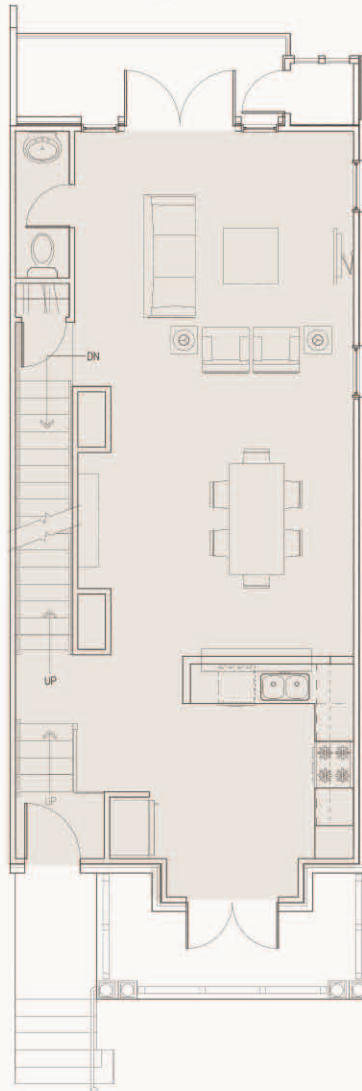

*The Broadway* 2 Bedrooms 2.5 Baths

Total heated = 1870 Sq. Ft.  
 Total garage = 306 Sq. Ft.  
 Total porch = 247 Sq. Ft.  
 Total space = 2423 Sq. Ft.

Lower Level

Entry Level

Bedroom Level

\* NOTE: Floor plans are renderings only and may not be representative of the actual unit purchased or features included. All floor plans are shown from left to right and may represent a mirror image of the actual unit purchased. It is incumbent on the buyer to verify any discrepancies prior to finalizing their purchase.