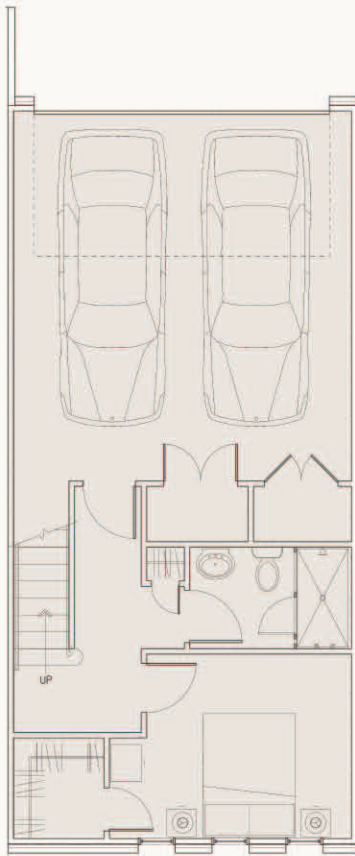

*The Broadway* 2 Bedrooms 2.5 Baths

Total heated = 1870 Sq. Ft.  
 Total garage = 306 Sq. Ft.  
 Total porch = 247 Sq. Ft.  
 Total space = 2423 Sq. Ft.

Lower Level

Entry Level

Bedroom Level

\* NOTE: Floor plans are renderings only and may not be representative of the actual unit purchased or features included. All floor plans are shown from left to right and may represent a mirror image of the actual unit purchased. It is incumbent on the buyer to verify any discrepancies prior to finalizing their purchase.